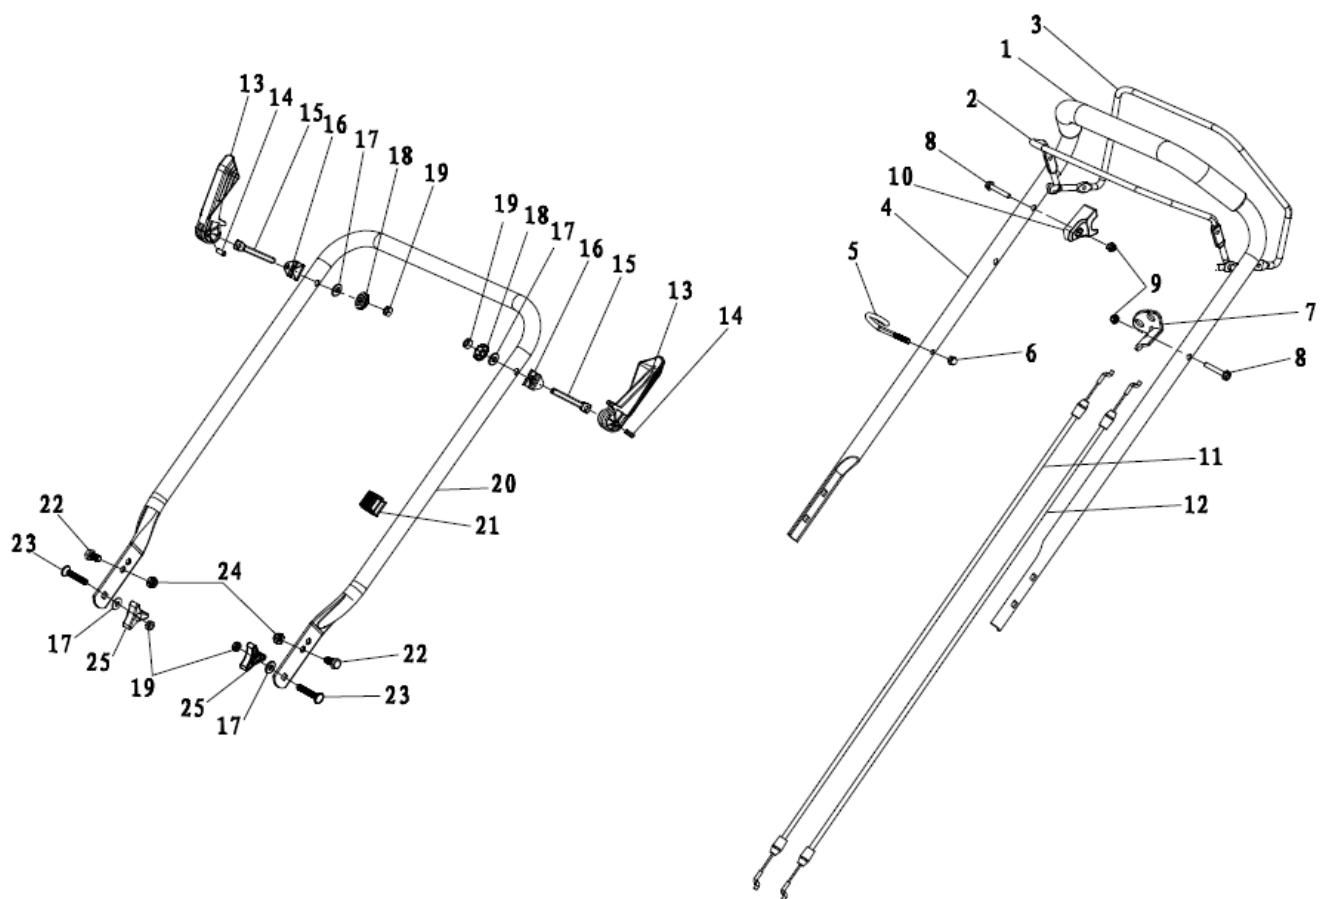

RPM4630B model. č. PM12B1401005B

Part No.	Material Code	Discription in English	Qty
1	20340060000	foam pipe	1
2	70540083000	stop lever	1
3	70550073000	Self-propelled Lever	1
4	70500550130	upper handrail	1
5	70230090000	Rope Guide	1
6	60130020000	Cap nut	1
7	70050120000	Brake Cable Assy plate	1
8	60060590000	Bolt	2
9	60150080000	Self-locking nut	2
10	20030030130	Plastic stopperPlastic stopper	1
11	70810040000	brake cable	1
12	70780080000	selfpropelled cable	1
13	20580020000	quick fix knob	2
14	60250080000	Pin	2
15	70220020000	Quick Fix Handle	2
16	20030020000	lock for fast fix handle	2
17	60190140000	flat washer	4
18	20720010000	lock nut	2
19	60140080000	Hexagon nut	4
20	70520210130	lower handrail	1
21	20240010000	fastener	1
22	60060420000	Hexagon head bolts	2
23	60040090000	Half round head square neck bolts	2
24	60150020000	Hex lock nut	2
25	20040050000	triangle knob	2

Part No.	Material Code	Discription in English	Qty
1	70840170000	front drive assy.	1
2	20880301000	wheel assy.	2
3	60010110000	wheel punch bearing	4
4	60150090000	Self-locking nut	2
5	20620200000	outer cover of hub	2
6	20610120000	inner cover of hub	2
7	20140010000	front bracket fastener	2

Part No.	Material Code	Discription in English	Qty
1	70850541000	rear drive assy.	1
	20270010000	height adjustment ball	1
2	70860210000	selfpropelled assy.	1
3	70600110000	bushbush	2
4	60020010000	bearing	2
5	60200420000	flat washer	2
6	20610060000	inner cover of hub	2
7	60240060000	spring washer	6
8	21070040000	selfpropelled ratchet washer	2
9	60410430000	selfpropelled spring	1
10	70300060000	Ratchet Wheel LRatchet Wheel L	1
11	70300100000	Ratchet Wheel R	1
12	60290050000	bratchet pin	6
13	20880331000	wheel assy.	2
14	60010110000	wheel punch bearing	4
15	60150090000	Self-locking nut	2
16	20620230000	outer cover of hub	2
17	60320210000	v belt	1
18	60190080000	flat washer	2