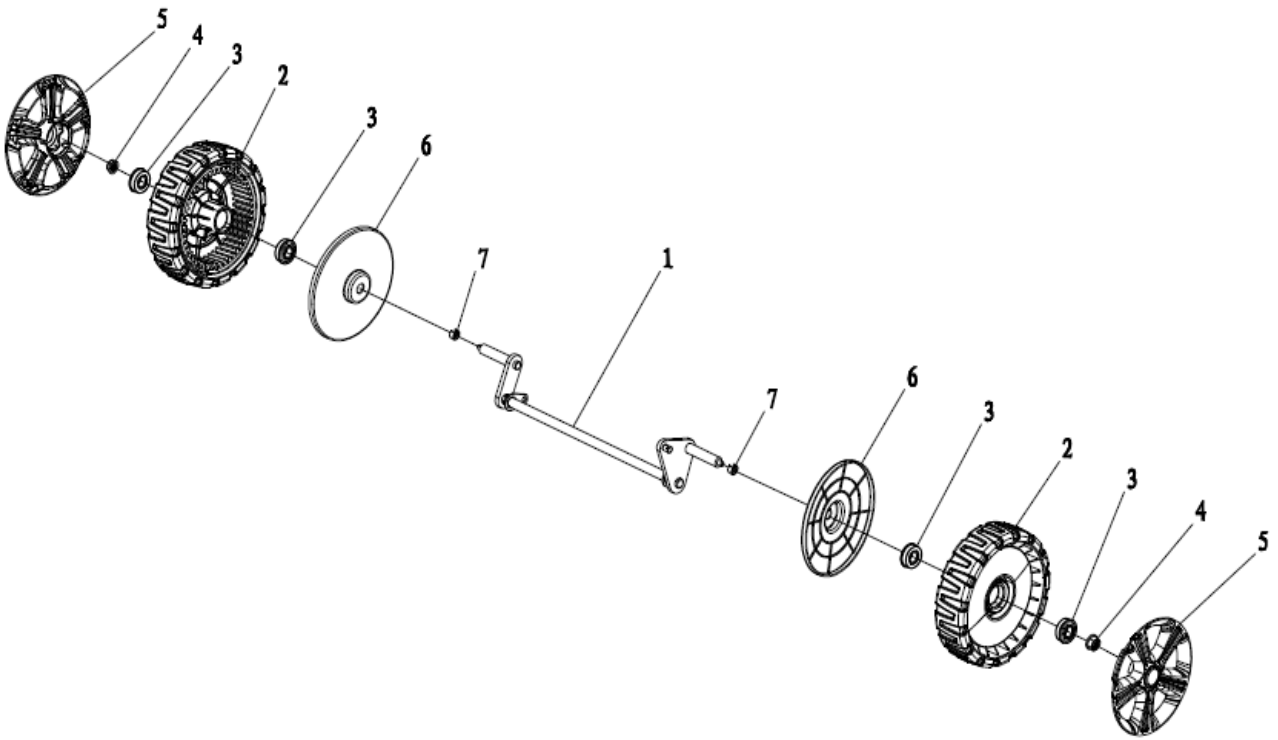

RPM4630B model. č. PM12B1401005B

Part No.	Material Code	Discription in English	Qty
1	20340060000	foam pipe	1
2	70540083000	stop lever	1
3	70550073000	Self-propelled Lever	1
4	70500550130	upper handrail	1
5	70230090000	Rope Guide	1
6	60130020000	Cap nut	1
7	70050120000	Brake Cable Assy plate	1
8	60060590000	Bolt	2
9	60150080000	Self-locking nut	2
10	20030030130	Plastic stopperPlastic stopper	1
11	70810040000	brake cable	1
12	70780080000	selfpropelled cable	1
13	20580020000	quick fix knob	2
14	60250080000	Pin	2
15	70220020000	Quick Fix Handle	2
16	20030020000	lock for fast fix handle	2
17	60190140000	flat washer	4
18	20720010000	lock nut	2
19	60140080000	Hexagon nut	4
20	70520210130	lower handrail	1
21	20240010000	fastener	1
22	60060420000	Hexagon head bolts	2
23	60040090000	Half round head square neck bolts	2
24	60150020000	Hex lock nut	2
25	20040050000	triangle knob	2

Part No.	Material Code	Discription in English	Qty
1	70840170000	front drive assy.	1
2	20880301000	wheel assy.	2
3	60010110000	wheel punch bearing	4
4	60150090000	Self-locking nut	2
5	20620200000	outer cover of hub	2
6	20610120000	inner cover of hub	2
7	20140010000	front bracket fastener	2