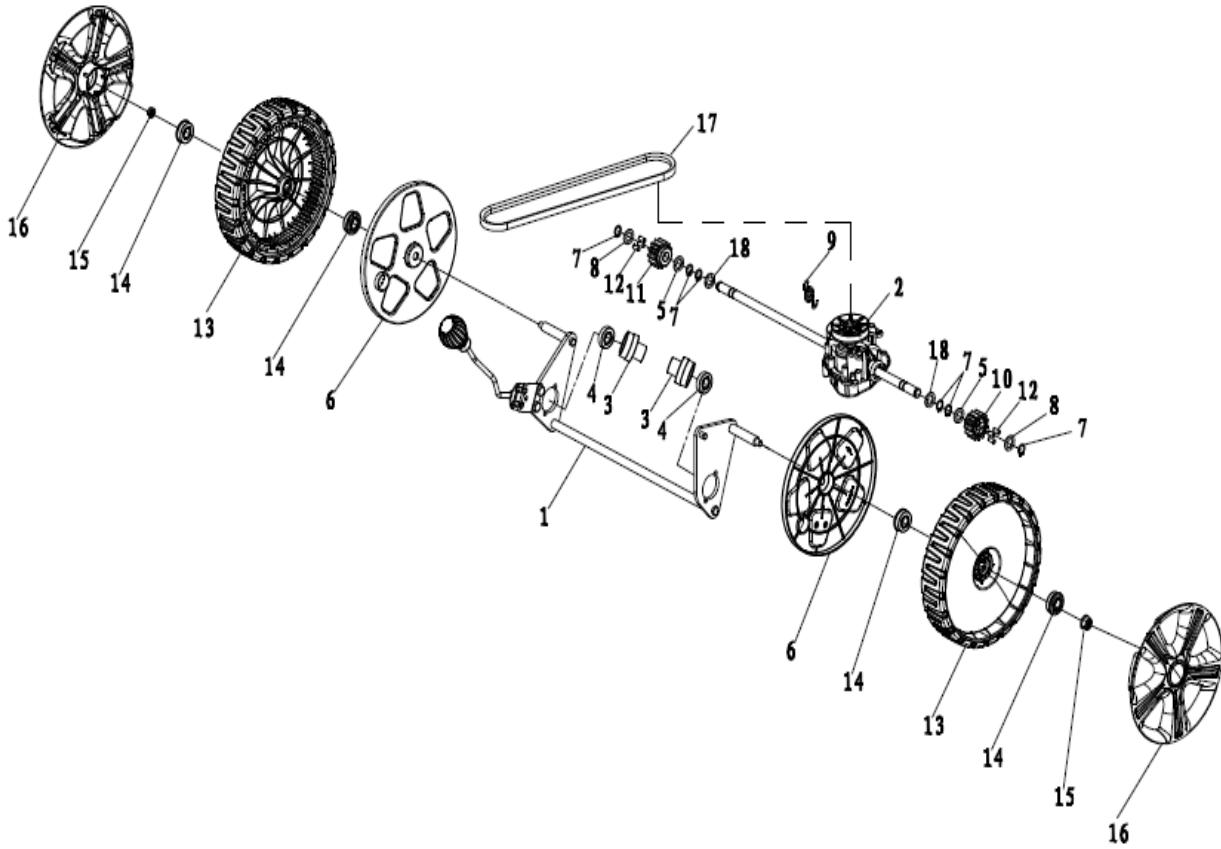

RPM4630B model. č. PM12B1401005B

Part No.	Material Code	Discription in English	Qty
1	20340060000	foam pipe	1
2	70540083000	stop lever	1
3	70550073000	Self-propelled Lever	1
4	70500550130	upper handrail	1
5	70230090000	Rope Guide	1
6	60130020000	Cap nut	1
7	70050120000	Brake Cable Assy plate	1
8	60060590000	Bolt	2
9	60150080000	Self-locking nut	2
10	20030030130	Plastic stopperPlastic stopper	1
11	70810040000	brake cable	1
12	70780080000	selfpropelled cable	1
13	20580020000	quick fix knob	2
14	60250080000	Pin	2
15	70220020000	Quick Fix Handle	2
16	20030020000	lock for fast fix handle	2
17	60190140000	flat washer	4
18	20720010000	lock nut	2
19	60140080000	Hexagon nut	4
20	70520210130	lower handrail	1
21	20240010000	fastener	1
22	60060420000	Hexagon head bolts	2
23	60040090000	Half round head square neck bolts	2
24	60150020000	Hex lock nut	2
25	20040050000	triangle knob	2

Part No.	Material Code	Discription in English	Qty
1	70840170000	front drive assy.	1
2	20880301000	wheel assy.	2
3	60010110000	wheel punch bearing	4
4	60150090000	Self-locking nut	2
5	20620200000	outer cover of hub	2
6	20610120000	inner cover of hub	2
7	20140010000	front bracket fastener	2

Part No.	Material Code	Discription in English	Qty
1	70850541000	rear drive assy.	1
	20270010000	height adjustment ball	1
2	70860210000	selfpropelled assy.	1
3	70600110000	bushbush	2
4	60020010000	bearing	2
5	60200420000	flat washer	2
6	20610060000	inner cover of hub	2
7	60240060000	spring washer	6
8	21070040000	selfpropelled ratchet washer	2
9	60410430000	selfpropelled spring	1
10	70300060000	Ratchet Wheel LRatchet Wheel L	1
11	70300100000	Ratchet Wheel R	1
12	60290050000	bratchet pin	6
13	20880331000	wheel assy.	2
14	60010110000	wheel punch bearing	4
15	60150090000	Self-locking nut	2
16	20620230000	outer cover of hub	2
17	60320210000	v belt	1
18	60190080000	flat washer	2