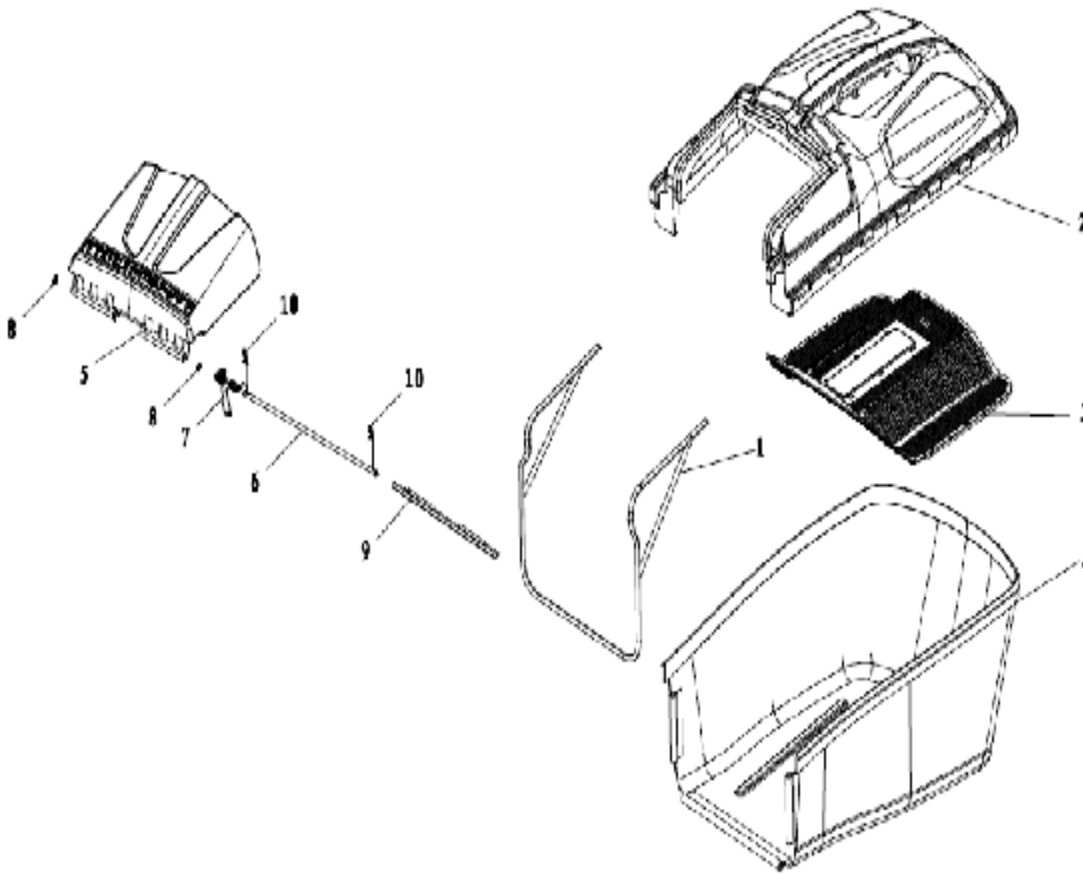

RPM4630B model. č. PM12B1401005B

Part No.	Material Code	Discription in English	Qty
1	20340060000	foam pipe	1
2	70540083000	stop lever	1
3	70550073000	Self-propelled Lever	1
4	70500550130	upper handrail	1
5	70230090000	Rope Guide	1
6	60130020000	Cap nut	1
7	70050120000	Brake Cable Assy plate	1
8	60060590000	Bolt	2
9	60150080000	Self-locking nut	2
10	20030030130	Plastic stopperPlastic stopper	1
11	70810040000	brake cable	1
12	70780080000	selfpropelled cable	1
13	20580020000	quick fix knob	2
14	60250080000	Pin	2
15	70220020000	Quick Fix Handle	2
16	20030020000	lock for fast fix handle	2
17	60190140000	flat washer	4
18	20720010000	lock nut	2
19	60140080000	Hexagon nut	4
20	70520210130	lower handrail	1
21	20240010000	fastener	1
22	60060420000	Hexagon head bolts	2
23	60040090000	Half round head square neck bolts	2
24	60150020000	Hex lock nut	2
25	20040050000	triangle knob	2

Part No.	Material Code	Discription in English	Qty
1	70840170000	front drive assy.	1
2	20880301000	wheel assy.	2
3	60010110000	wheel punch bearing	4
4	60150090000	Self-locking nut	2
5	20620200000	outer cover of hub	2
6	20610120000	inner cover of hub	2
7	20140010000	front bracket fastener	2

Part No.	Material Code	Discription in English	Qty
1	70850541000	rear drive assy.	1
	20270010000	height adjustment ball	1
2	70860210000	selfpropelled assy.	1
3	70600110000	bushbush	2
4	60020010000	bearing	2
5	60200420000	flat washer	2
6	20610060000	inner cover of hub	2
7	60240060000	spring washer	6
8	21070040000	selfpropelled ratchet washer	2
9	60410430000	selfpropelled spring	1
10	70300060000	Ratchet Wheel LRatchet Wheel L	1
11	70300100000	Ratchet Wheel R	1
12	60290050000	bratchet pin	6
13	20880331000	wheel assy.	2
14	60010110000	wheel punch bearing	4
15	60150090000	Self-locking nut	2
16	20620230000	outer cover of hub	2
17	60320210000	v belt	1
18	60190080000	flat washer	2