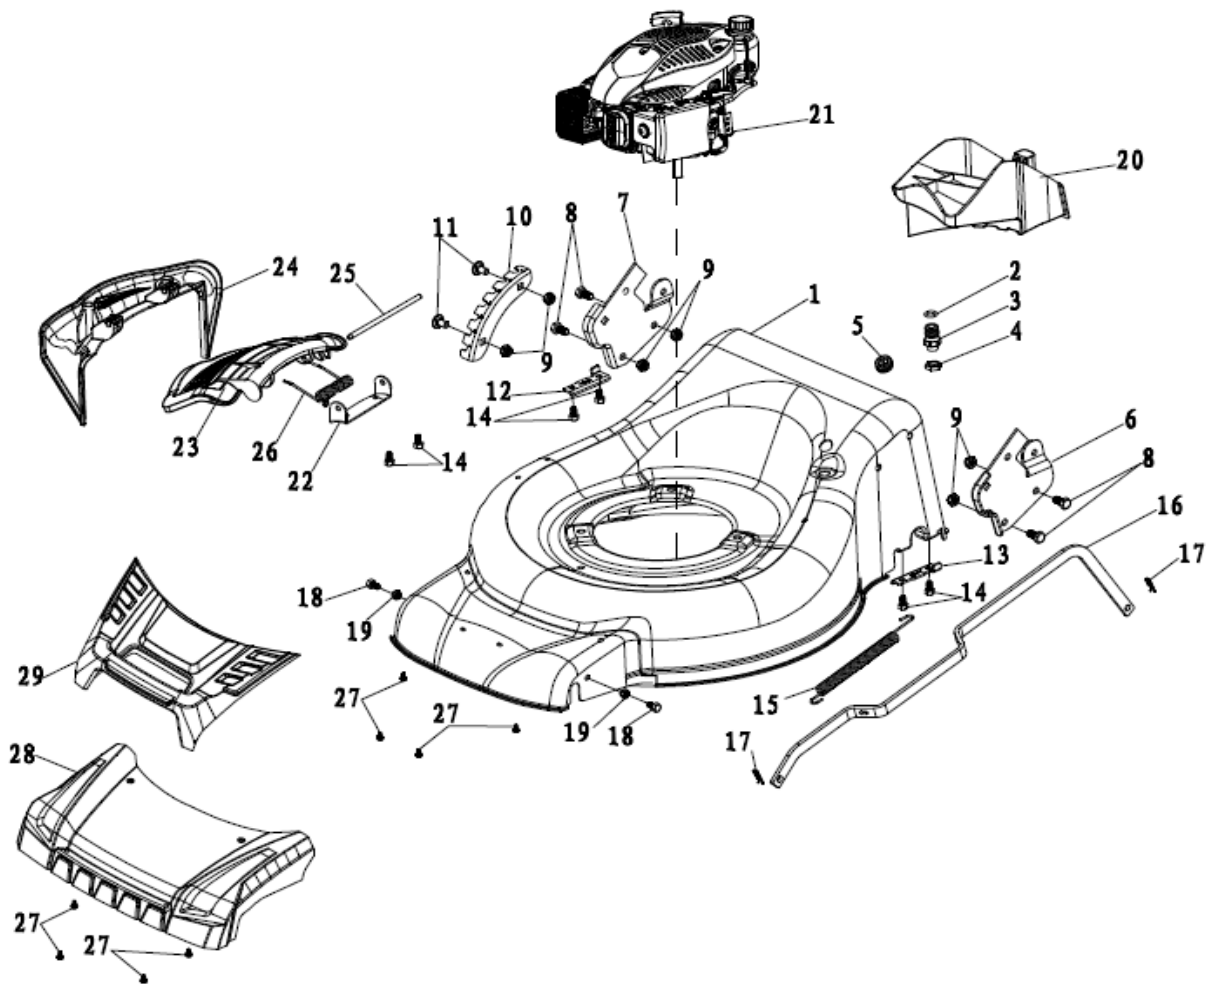

RPM4630B model. č. PM12B1401005B

Part No.	Material Code	Discription in English	Qty
1	20340060000	foam pipe	1
2	70540083000	stop lever	1
3	70550073000	Self-propelled Lever	1
4	70500550130	upper handrail	1
5	70230090000	Rope Guide	1
6	60130020000	Cap nut	1
7	70050120000	Brake Cable Assy plate	1
8	60060590000	Bolt	2
9	60150080000	Self-locking nut	2
10	20030030130	Plastic stopperPlastic stopper	1
11	70810040000	brake cable	1
12	70780080000	selfpropelled cable	1
13	20580020000	quick fix knob	2
14	60250080000	Pin	2
15	70220020000	Quick Fix Handle	2
16	20030020000	lock for fast fix handle	2
17	60190140000	flat washer	4
18	20720010000	lock nut	2
19	60140080000	Hexagon nut	4
20	70520210130	lower handrail	1
21	20240010000	fastener	1
22	60060420000	Hexagon head bolts	2
23	60040090000	Half round head square neck bolts	2
24	60150020000	Hex lock nut	2
25	20040050000	triangle knob	2

Part No.	Material Code	Discription in English	Qty
1	70840170000	front drive assy.	1
2	20880301000	wheel assy.	2
3	60010110000	wheel punch bearing	4
4	60150090000	Self-locking nut	2
5	20620200000	outer cover of hub	2
6	20610120000	inner cover of hub	2
7	20140010000	front bracket fastener	2

Part No.	Material Code	Discription in English	Qty
1	70850541000	rear drive assy.	1
	20270010000	height adjustment ball	1
2	70860210000	selfpropelled assy.	1
3	70600110000	bushbush	2
4	60020010000	bearing	2
5	60200420000	flat washer	2
6	20610060000	inner cover of hub	2
7	60240060000	spring washer	6
8	21070040000	selfpropelled ratchet washer	2
9	60410430000	selfpropelled spring	1
10	70300060000	Ratchet Wheel LRatchet Wheel L	1
11	70300100000	Ratchet Wheel R	1
12	60290050000	bratchet pin	6
13	20880331000	wheel assy.	2
14	60010110000	wheel punch bearing	4
15	60150090000	Self-locking nut	2
16	20620230000	outer cover of hub	2
17	60320210000	v belt	1
18	60190080000	flat washer	2