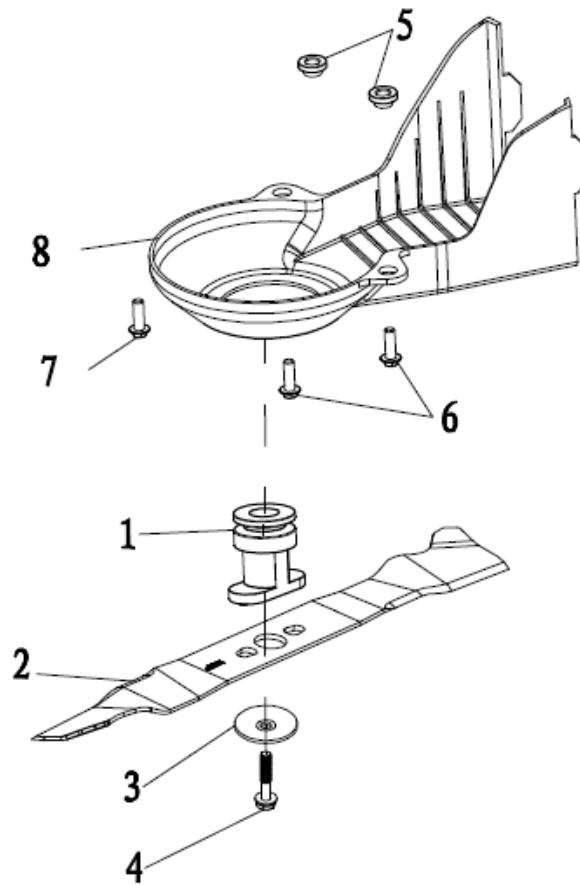

Part No.	Material Code	Discription in English	Qty
1	70140400000	Blade Adapter Assy	1
2	70130350000	Double-edge blade	1
3	60200240000	blade washer	1
4	60100030000	Inch hex flange bolts	1
5	70150240000	Chassis bushing	2
6	60170490000	Hexagon China Division Head self tapping screws	2
7	60170010000	Hexagon China Division Head self tapping screws	1
8	20660130000	belt cover	1